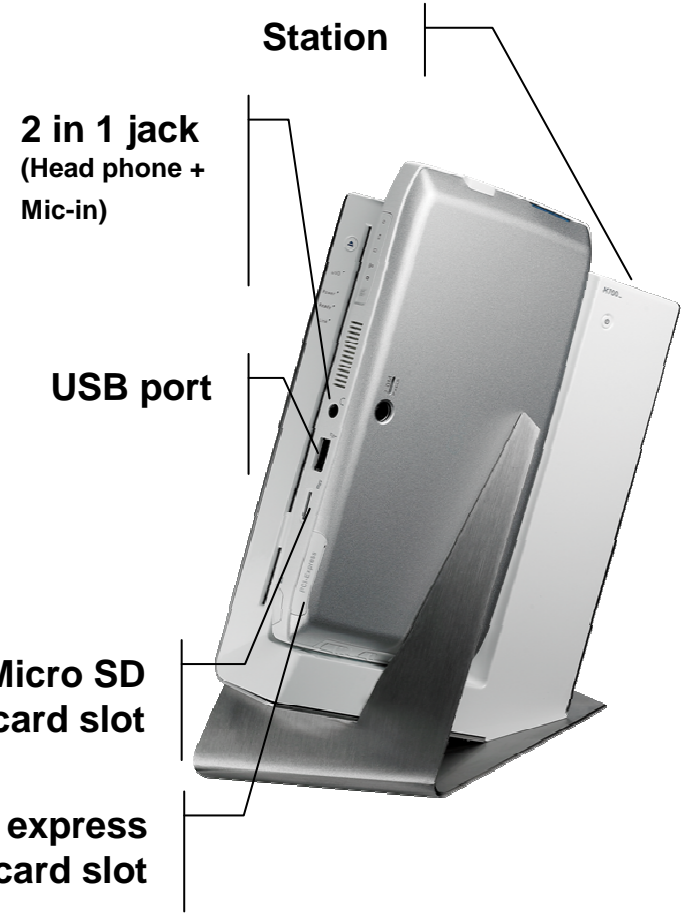

M700 I/O PORT